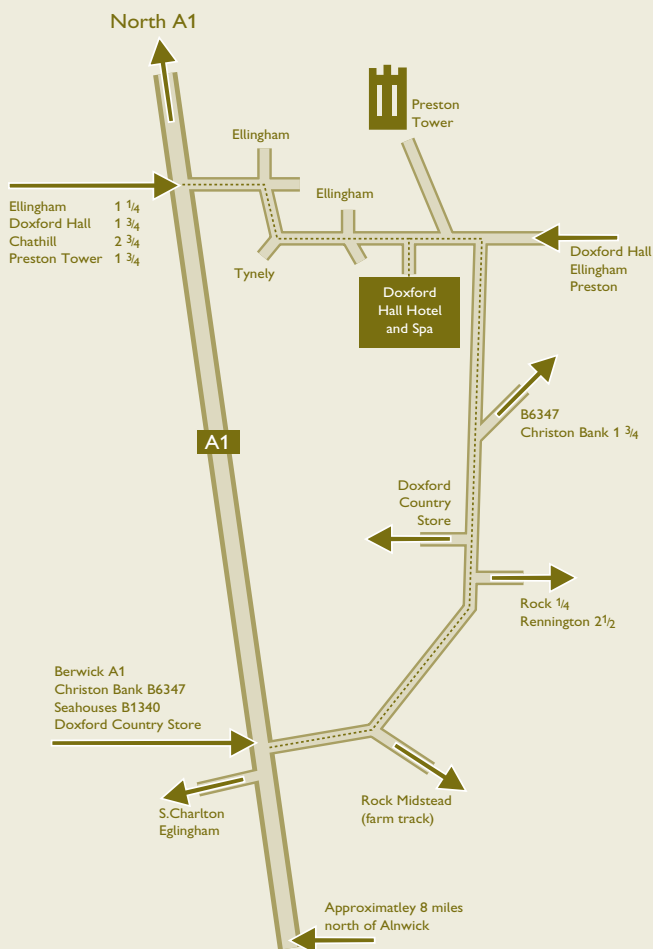

DIRECTIONS

DOXFORD HALL HOTEL NORTHUMBERLAND

Doxford Hall Hotel and Spa, Chathill, Alnwick,
Northumberland, NE67 5DN.

Tel: 01665 589 191 Fax: 01665 589 141

info@doxfordhall.com

www.doxfordhall.com